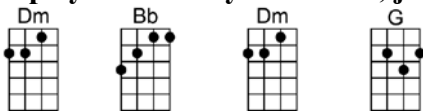

SING A

EIGHT DAYS A WEEK

4/4 1...2...1234

Ooh I need your love, babe, guess you know it's true

Hope you need my love babe, just like I need you.

Hold me, love me, hold me, love me

Ain't got nothin' but love, babe, eight days a week. CODA: 8 days a week X3

(Triplets:)

4 4 4

Love you every day, girl, you're always on my mind.

One thing I can say, girl, I love you all the time.

Hold me, love me, hold me, love me

Ain't got nothin' but love, babe, eight days a week

F G7 Bb F
Hope you need my love babe, just like I need you.

Dm Bb Dm G
Hold me, love me, hold me, love me

(Triplets:)
F G7 Bb F F G7 Bb F6
Ain't got nothin' but love, babe, eight days a week. CODA: 8 days a week X3 4 4 4

F G7 Bb F
Love you every day, girl, you're always on my mind.

F G7 Bb F
One thing I can say, girl, I love you all the time.

Dm Bb Dm G
Hold me, love me, hold me, love me

F G7 Bb F
Ain't got nothin' but love, babe, eight days a week