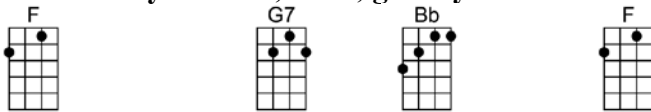

SING A

EIGHT DAYS A WEEK

4/4 1...2...1234

Ooh I need your love, babe, guess you know it's true

Hope you need my love babe, just like I need you.

Hold me, love me, hold me, love me

Ain't got nothin' but love, babe, eight days a week. CODA: 8 days a week X3

(Triplets:)

4 4 4

Love you every day, girl, you're always on my mind.

One thing I can say, girl, I love you all the time.

Hold me, love me, hold me, love me

Ain't got nothin' but love, babe, eight days a week

F G7 Bb F
Love you every day, girl, you're always on my mind.

F G7 Bb F
One thing I can say, girl, I love you all the time.

Dm Bb Dm G
Hold me, love me, hold me, love me

F G7 Bb F
Ain't got nothin' but love, babe, eight days a week