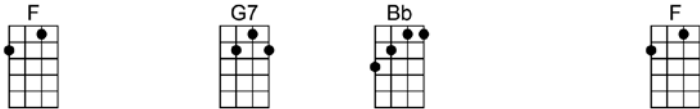

SING A

EIGHT DAYS A WEEK

4/4 1...2...1234

Ooh I need your love, babe, guess you know it's true

Hope you need my love babe, just like I need you.

Hold me, love me, hold me, love me

Ain't got nothin' but love, babe, eight days a week. CODA: 8 days a week X3

(Triplets:)

4 4 4

Love you every day, girl, you're always on my mind.

One thing I can say, girl, I love you all the time.

Hold me, love me, hold me, love me

Ain't got nothin' but love, babe, eight days a week

F G7 Bb F
Love you every day, girl, you're always on my mind.

F G7 Bb F
One thing I can say, girl, I love you all the time.

Dm Bb Dm G
Hold me, love me, hold me, love me

F G7 Bb F
Ain't got nothin' but love, babe, eight days a week