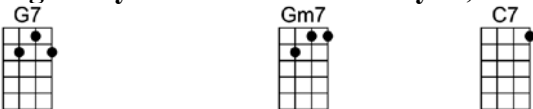

Eight days a week is not enough to show I care Repeat 1st verse (Ooh I need....)