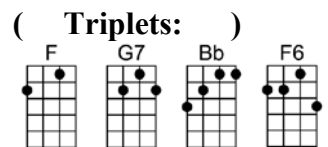

SING A

EIGHT DAYS A WEEK

4/4 1...2...1234

Ooh I need your love, babe, guess you know it's true

Hope you need my love babe, just like I need you.

Hold me, love me, hold me, love me

Ain't got nothin' but love, babe, eight days a week. CODA: 8 days a week X3

(Triplets:)

4 4 4

Love you every day, girl, you're always on my mind.

One thing I can say, girl, I love you all the time.

Hold me, love me, hold me, love me

Ain't got nothin' but love, babe, eight days a week

F G7 Bb F
Hope you need my love babe, just like I need you.

Dm Bb Dm G
Hold me, love me, hold me, love me

(Triplets:)
F G7 Bb F F G7 Bb F6
Ain't got nothin' but love, babe, eight days a week. CODA: 8 days a week X3 4 4 4

F G7 Bb F
Love you every day, girl, you're always on my mind.

F G7 Bb F
One thing I can say, girl, I love you all the time.

Dm Bb Dm G
Hold me, love me, hold me, love me

F G7 Bb F
Ain't got nothin' but love, babe, eight days a week