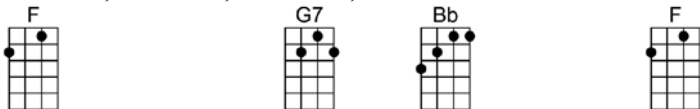

SING A

EIGHT DAYS A WEEK

4/4 1...2...1234

Ooh I need your love, babe, guess you know it's true

Hope you need my love babe, just like I need you.

Hold me, love me, hold me, love me

Ain't got nothin' but love, babe, eight days a week. CODA: 8 days a week X3

(Triplets:)

4 4 4

Love you every day, girl, you're always on my mind.

One thing I can say, girl, I love you all the time.

Hold me, love me, hold me, love me

Ain't got nothin' but love, babe, eight days a week

F G7 Bb F
Love you every day, girl, you're always on my mind.

F G7 Bb F
One thing I can say, girl, I love you all the time.

Dm Bb Dm G
Hold me, love me, hold me, love me

F G7 Bb F
Ain't got nothin' but love, babe, eight days a week