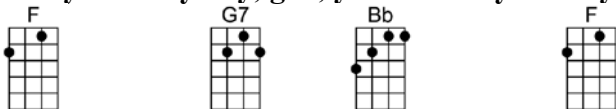

SING A

EIGHT DAYS A WEEK

4/4 1...2...1234

Ooh I need your love, babe, guess you know it's true

Hope you need my love babe, just like I need you.

Hold me, love me, hold me, love me

Ain't got nothin' but love, babe, eight days a week. CODA: 8 days a week X3

(Triplets:)

4 4 4

Love you every day, girl, you're always on my mind.

One thing I can say, girl, I love you all the time.

Hold me, love me, hold me, love me

Ain't got nothin' but love, babe, eight days a week

F G7 Bb F
Love you every day, girl, you're always on my mind.

F G7 Bb F
One thing I can say, girl, I love you all the time.

Dm Bb Dm G
Hold me, love me, hold me, love me

F G7 Bb F
Ain't got nothin' but love, babe, eight days a week